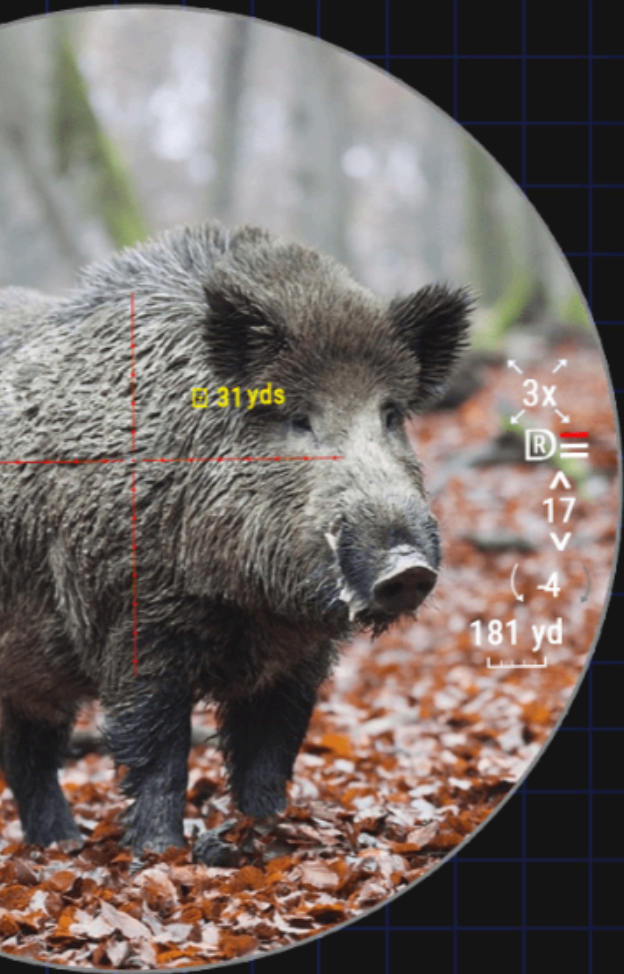

PARD

Landsat 640 C Multi-Spectral Rifle Scope

Transforming the Landscape of Hunting Safety

Efficiently and safely immerse yourself in a hunting expedition using the thermal imaging channel for target long-distance detection and the night vision channel for precise identification.

Integrated Multi-Spectral Viewing Modes

Revolutionizing hunting, Landsat Compact integrates three single-image channels (thermal imaging, night vision, and daytime) and a picture-in-picture channel combining night vision and thermal imaging effects.

Thermal imaging

Night vision

Picture-in-picture

Compact Design, Effortless Hunting

With a compact design and a close-to-body center of gravity, the Landsat Compact ensures easy control, weighing under 720g to significantly lighten your overall hunting gear.

Weights
only **702g**

Dimension
265*90*92mm

100mm LongEye-relief with Circular Display

Experience unparalleled comfort with 100mm long eye-relief and circular display design aligns with the natural structure of the human eyes, Just like using a daytime scope.