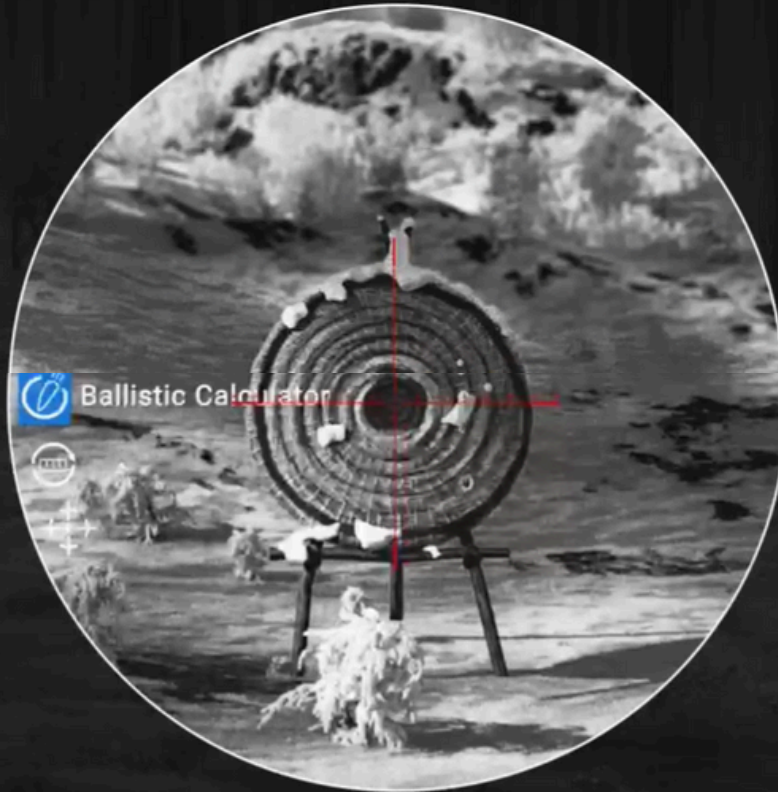

Weights
only **702g**

Dimension
265*90*92mm

100mm LongEye-relief with Circular Display

Experience unparalleled comfort with 100mm long eye-relief and circular display design aligns with the natural structure of the human eyes, Just like using a daytime scope.

More Sensitive and Reliable with Dual High-sensitive Sensor

High-sensitivity and clarity thermal sensor with $12\mu\text{m}$ and $\text{NETD}\leq 25\text{mK}$ captures minimal temperature differences in low temperature contrast conditions. And 2K CMOS sensor transforms the landscape of more details in daytime and nighttime.

1200yds Laser Range Finder & Ballistic Calculator

Unlock unparalleled shooting precision with our cutting-edge integration of laser Rangefinder and advanced ballistic calculation. Which empowers hunters to swiftly and accurately gauge distances while computing precise trajectories for every shot.