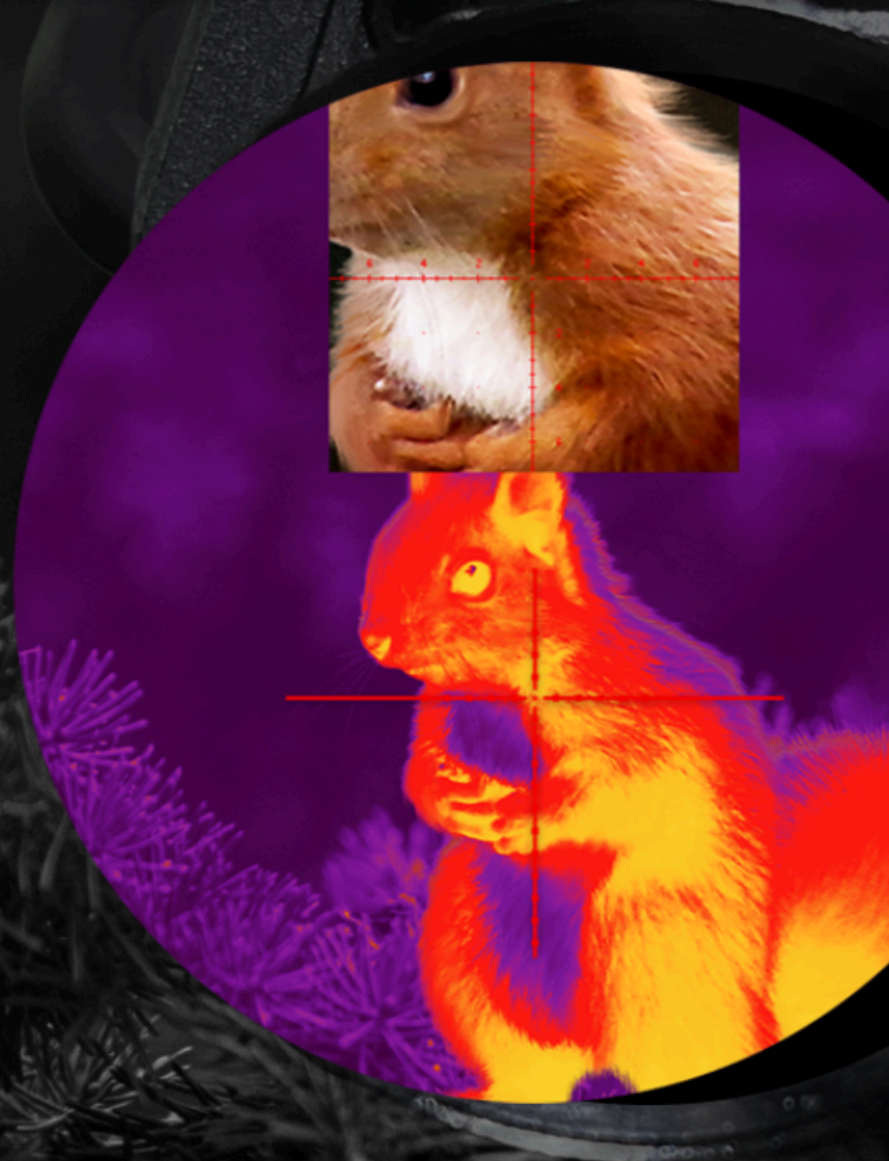

PARD

Landsat 640 C Multi-Spectral Rifle Scope

Transforming the Landscape of Hunting Safety

Efficiently and safely immerse yourself in a hunting expedition using the thermal imaging channel for target long-distance detection and the night vision channel for precise identification.

Integrated Multi-Spectral Viewing Modes

Revolutionizing hunting, Landsat Compact integrates three single-image channels (thermal imaging, night vision, and daytime) and a picture-in-picture channel combining night vision and thermal imaging effects.

Thermal imaging

Night vision

Picture-in-picture

Compact Design, Effortless Hunting

With a compact design and a close-to-body center of gravity, the Landsat Compact ensures easy control, weighing under 720g to significantly lighten your overall hunting gear.

Weights
only **702g**

Dimension
265*90*92mm

100mm LongEye-relief with Circular Display

Experience unparalleled comfort with 100mm long eye-relief and circular display design aligns with the natural structure of the human eyes, Just like using a daytime scope.