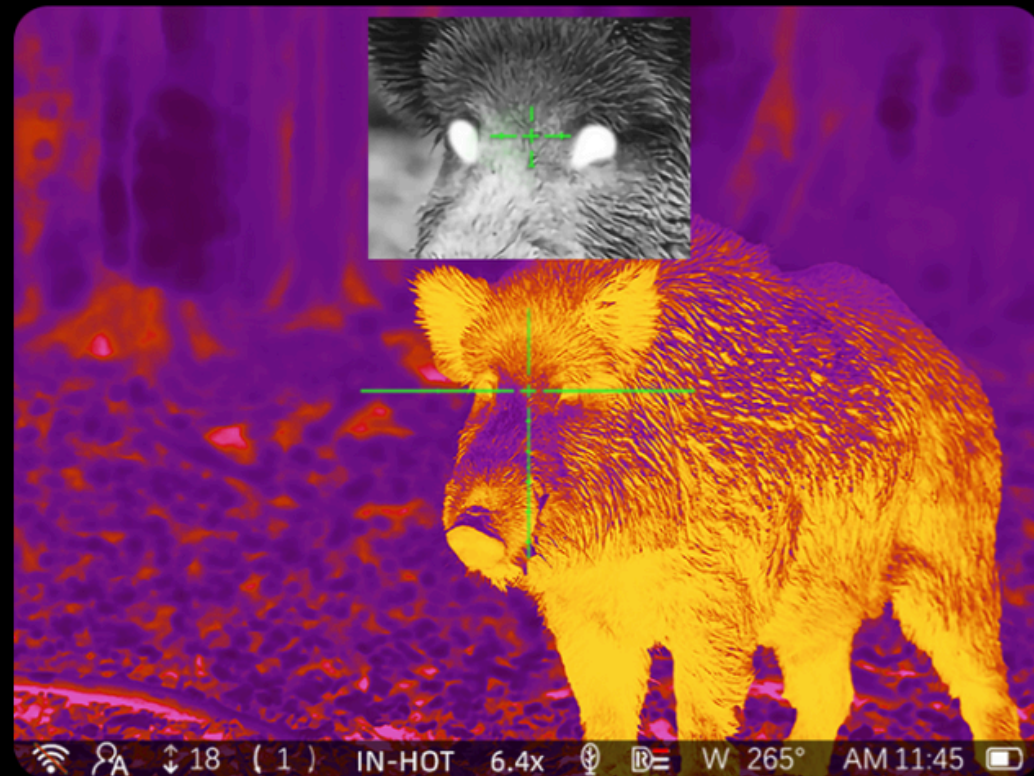

PARD

**Landsat 256 Mini
Multi-Spectral Rifle Scope**

Landsat 256 Mini
Super Compact, yet Powerful, Efficient, and Safer

MASTERING ADVANCED HUNTING SAFETY

Efficiently and safely immerse yourself in a hunting expedition using the thermal imaging channel for target detection and the night vision channel for precise identification.

INTEGRATED MULTI-SPECTRAL VIEWING MODES

Revolutionizing hunting, Landsat series integrates three single-image channels (thermal imaging, night vision, and daytime) and a picture-in-picture mode combining night vision and thermal imaging channels.

SLOPE-DESIGN KEYPAD **EASY TO OPERATE**

The slope-design keypad allows direct visibility of each key, enabling precise key positioning and greatly enhancing operational ease and efficiency.

REVOLUTIONIZING COMPACT DESIGN

Featuring an unprecedentedly compact appearance, the multi-spectral scope weights only **520g**, greatly lightens the hunting pack and significantly enhances handling convenience.

Size: 170*77*85mm
Weight: 520g