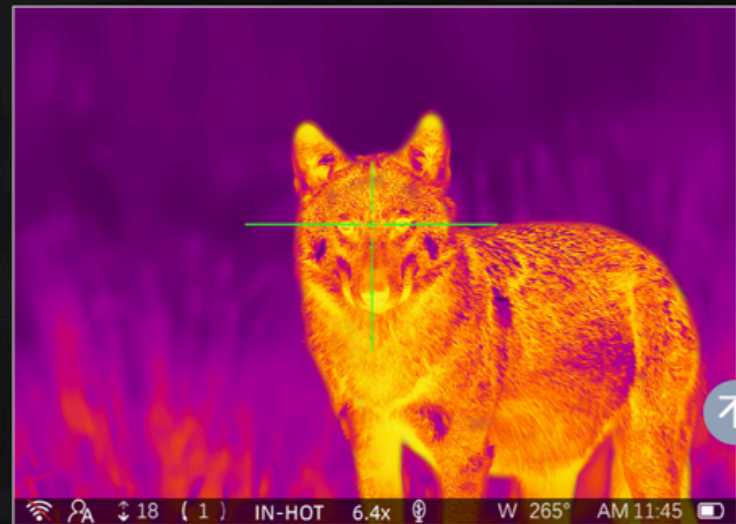

PARD

**Landsat 256 Mini
Multi-Spectral Rifle Scope**

Landsat 256 Mini
Super Compact, yet Powerful, Efficient, and Safer

MASTERING ADVANCED HUNTING SAFETY

Efficiently and safely immerse yourself in a hunting expedition using the thermal imaging channel for target detection and the night vision channel for precise identification.

INTEGRATED MULTI-SPECTRAL VIEWING MODES

Revolutionizing hunting, Landsat series integrates three single-image channels (thermal imaging, night vision, and daytime) and a picture-in-picture mode combining night vision and thermal imaging channels.