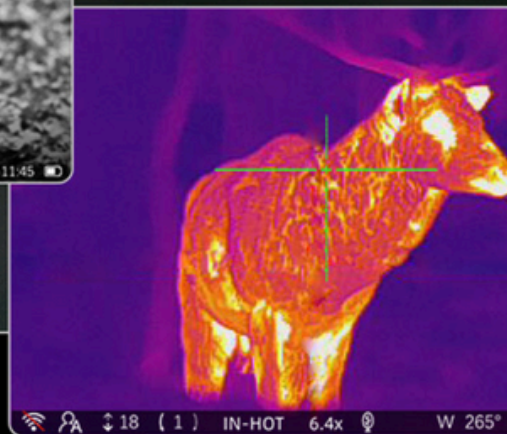

Rec 00:26

Image Setting

2024/08/29 06:18:03 PARD

BRAND NEW UI ICONS

User-friendly UI design allows simultaneous prey aiming and menu settings, delivering an optimal user experience.

DUAL HIGH-SENSITIVE SENSOR

The high-sensitivity thermal sensor with **NETD $\leq 25\text{mK}$** detects small temperature differences in low-contrast conditions, while the **CMOS sensor ($\leq 0.001\text{lux}$)** provides detailed images for better identification both day and night.

INTEGRATED 1200m LASER RANGEFINDER

Enhance shooting precision with integrated laser rangefinder, enabling hunters to quickly and accurately measure target distance.

REMOVABLE & RECHARGEABLE

18650 LI-ION BATTERY